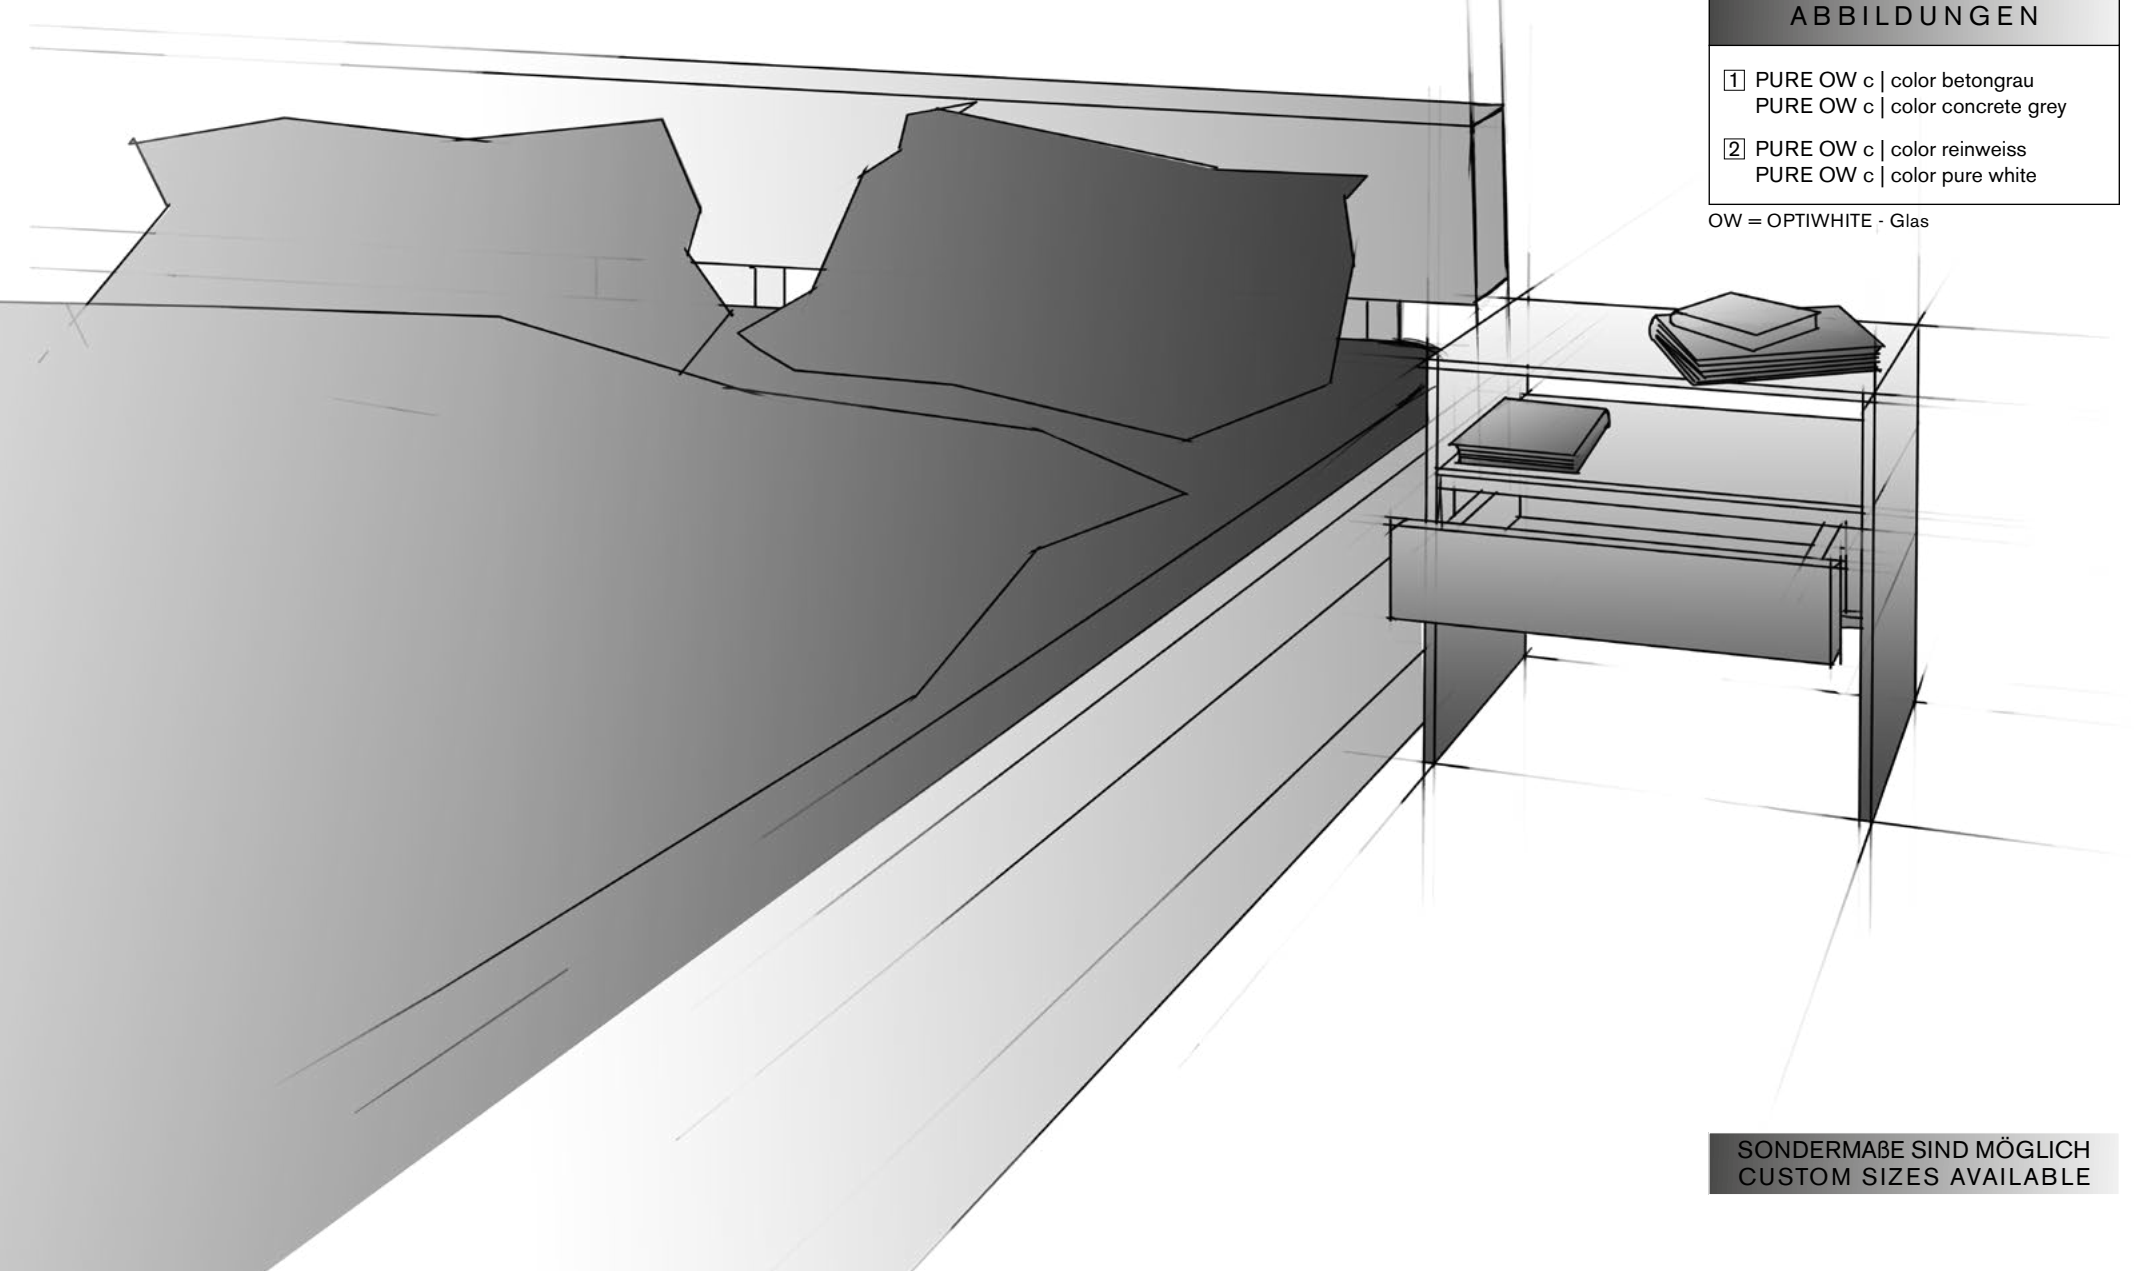

PURE - the design of this multifunctional bedside table captivates you with its straightforwardness, its form following the function. The compartment with integrated push-pull function can be arranged in your favourite colour following the colour scheme of your room.

DIMENSIONEN

PURE 48 x 42 x 55 cm

Maße [b x t x h] | Dimensions [w x d x h]

ABBILDUNGEN

- 1 PURE OW c | color betongrau
PURE OW c | color concrete grey
- 2 PURE OW c | color reinweiss
PURE OW c | color pure white

OW = OPTIWHITE - Glas

SONDERMAßE SIND MÖGLICH
CUSTOM SIZES AVAILABLE